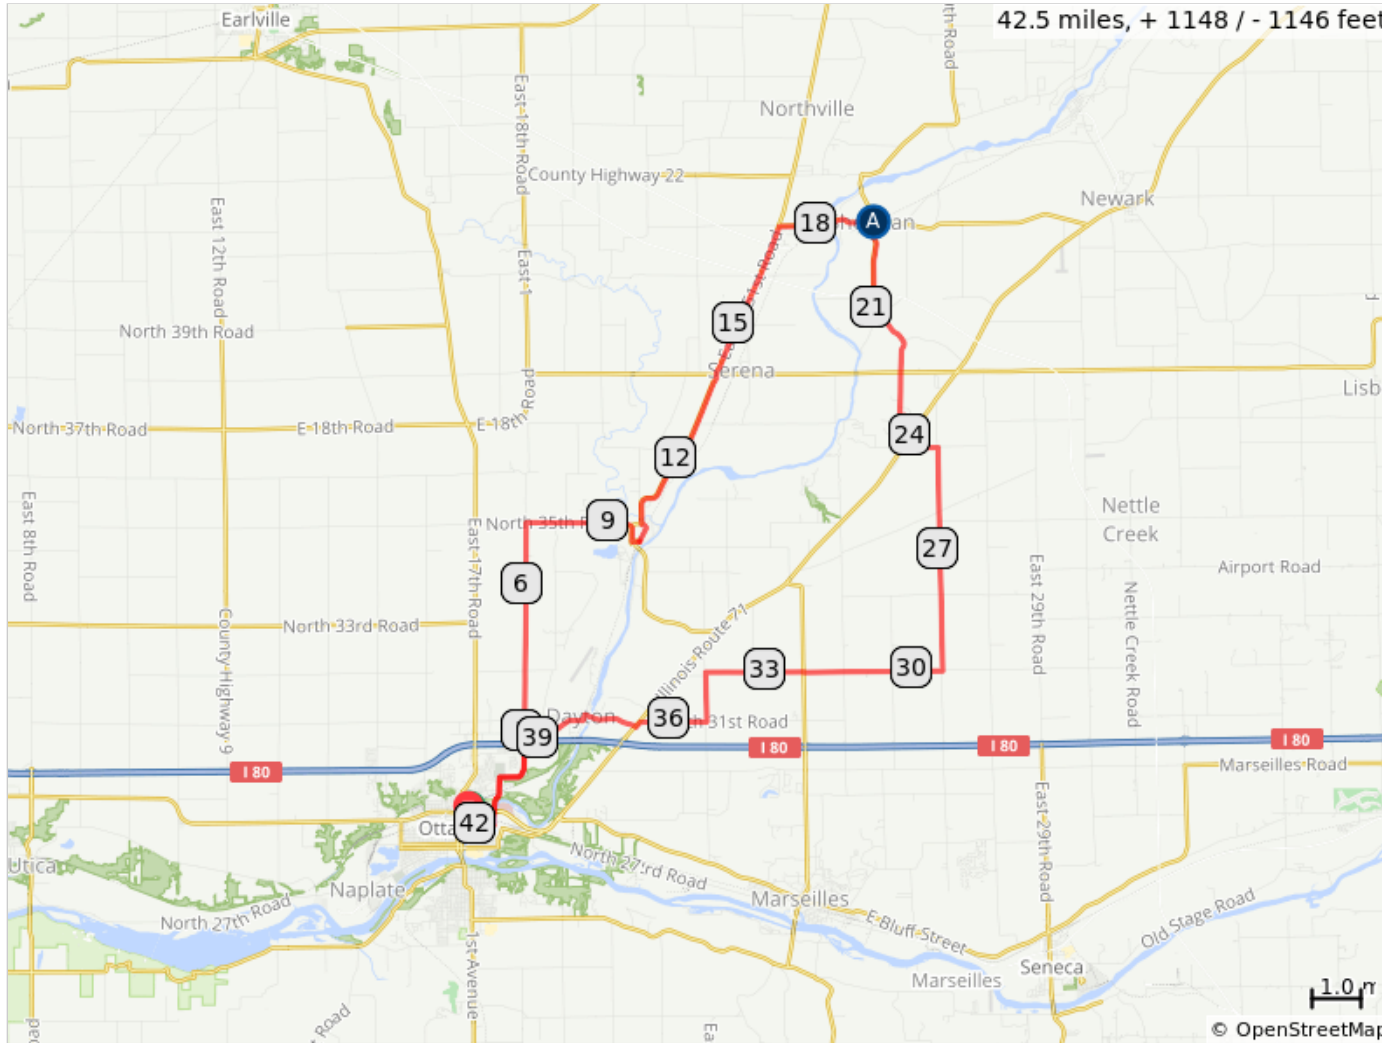

2019 30th Pumpkin Pie Ride 42.5 Mile Route - Marked in White. SAG (815) 830-2045

A. Sheridan School rest stop.