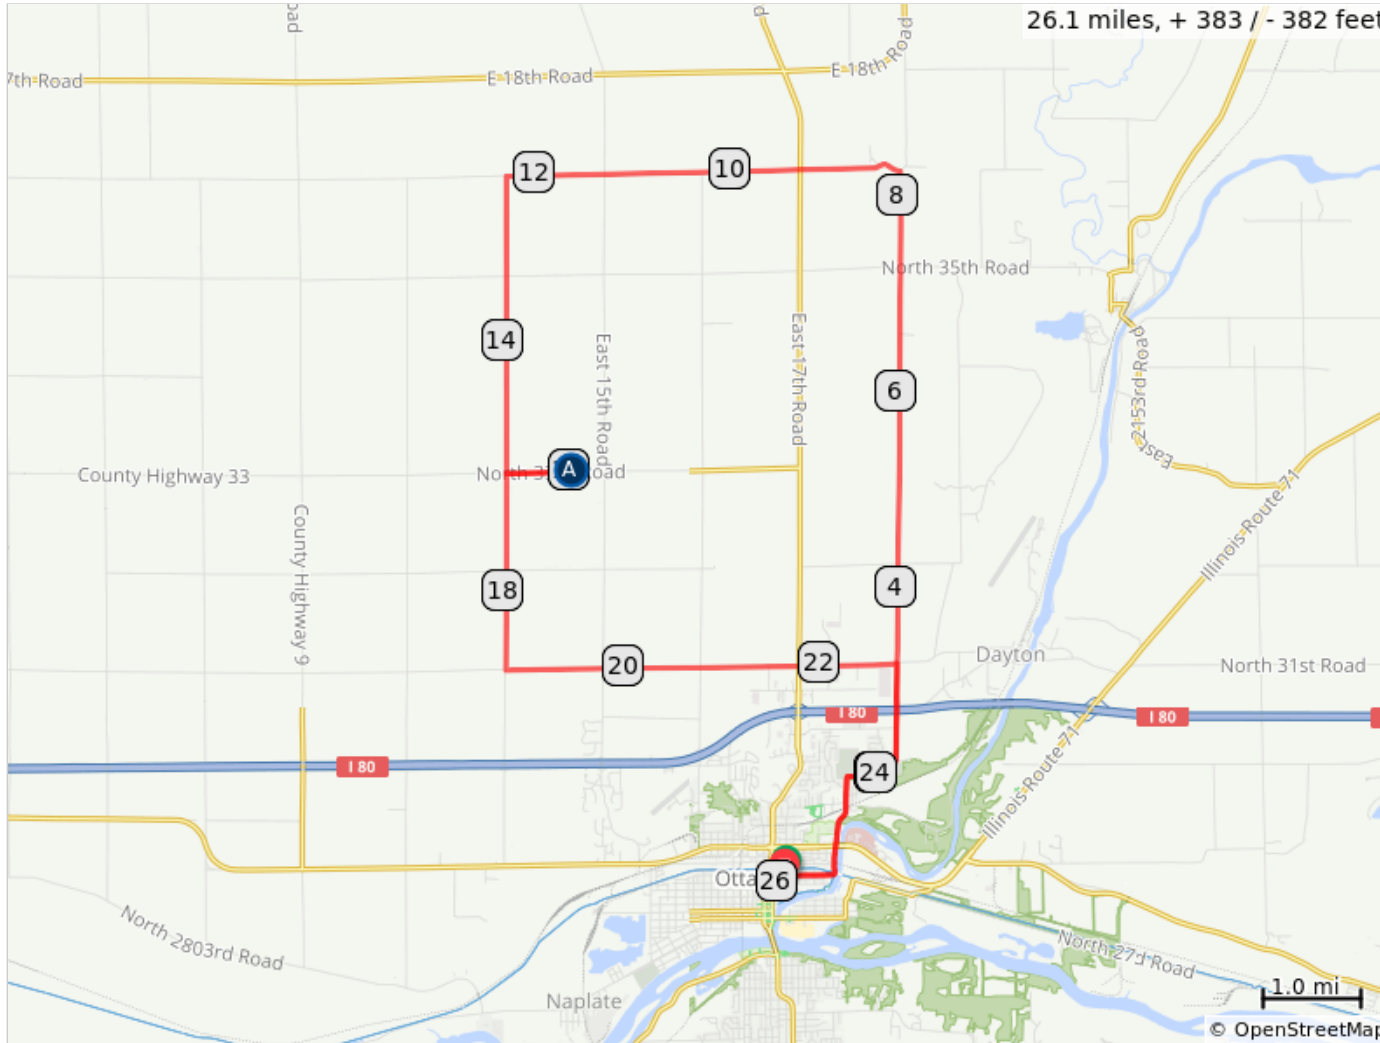

2019 30th Pumpkin Pie Ride 26 Mile Route - Marked in Yellow. SAG (815) 830-2045.

A. Wallace School Rest Stop