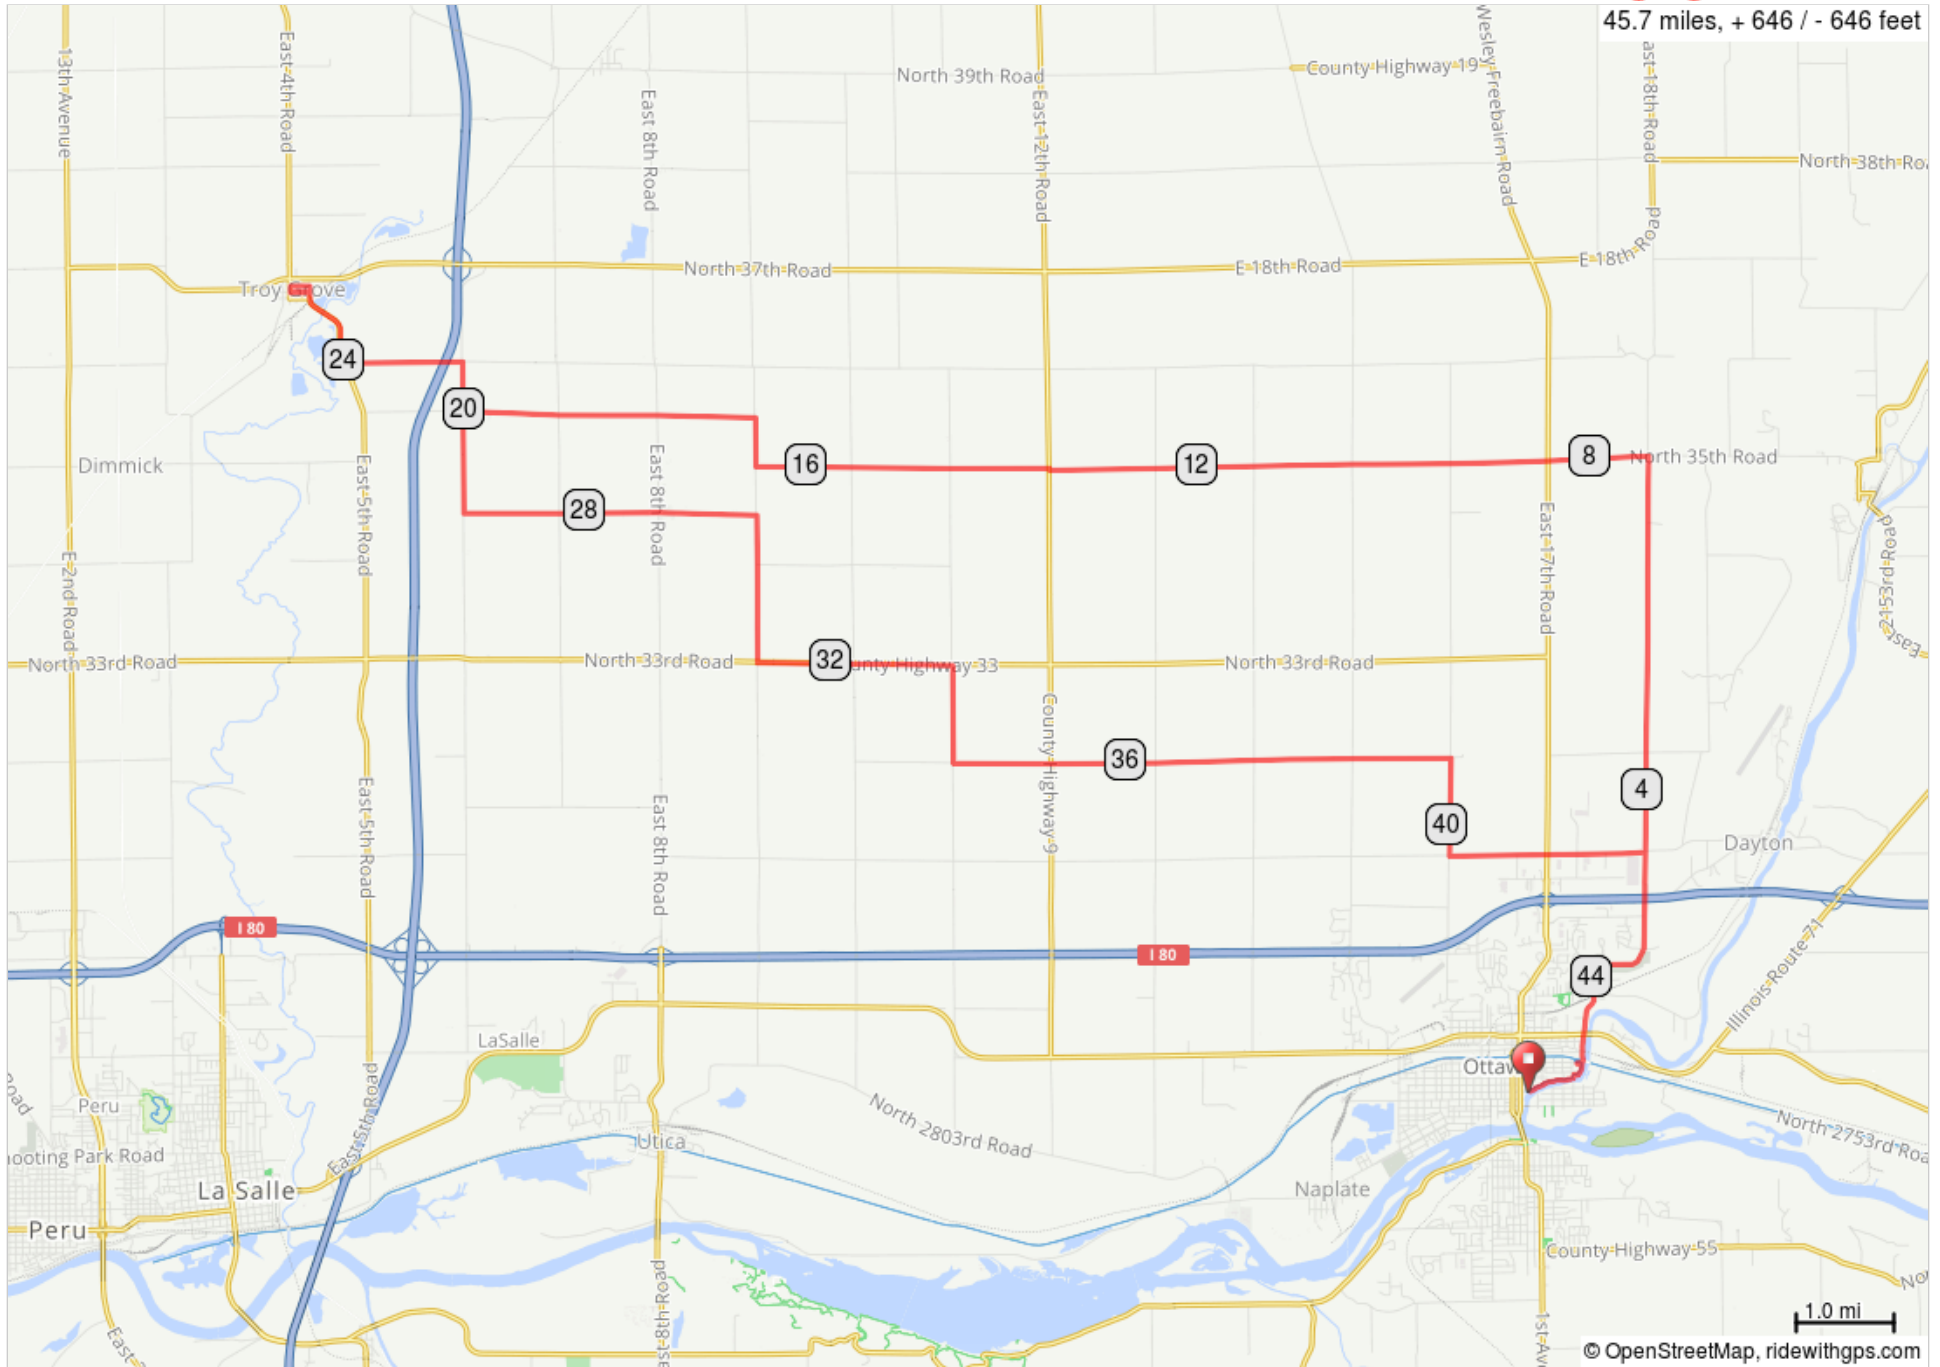

# 2016 PPR\_Base Loop\_45 Mile

45.7 miles, + 646 / - 646 feet

1.0 mi

© OpenStreetMap, ridewithgps.com